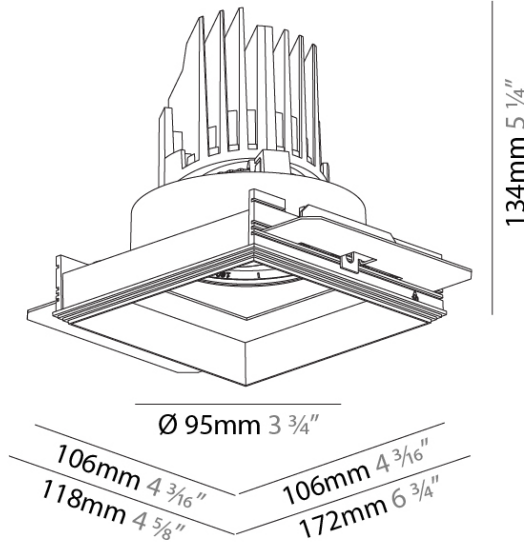

ELECTRICAL

Lamp Type: LED (Zhaga Standard)
Input Wattage (W): 13.2 / 16.5
Total Output Wattage (W): 12.1 / 14.7
[Dimming: Tri-Mode (Non-Dimming and Phase Dimming (120Vac only) and 0-10V Dimming)](#)
Driver Included: No
Driver Location: Recessed Housing
Driver Type: Constant Current - Universal
Driver Class: Class 2
Housing: See components
Input Voltage (V): 120 - 277
Constant Current (MA): 350

LED

Number of LEDs: 1
[Color Temperature (°K): 2700 / 3000 / 3500 / 4000](#)
Max. Delivered Lumen (lm): 850 / 950 / 1019 / 1040
Nominal Lumen (lm): 960 / 1070 / 1156 / 1180
CRI: >90 CRI
Efficiency (%): 88.5
Lamp Life (hrs): 50000
Upon Request: RGB-W Tunable White Special Color Temperature
Special LED

OPTICAL

Reflector?: 10
Adjustability: Rotational 355°; Tilt 30°
Upon Request: Special Beam Angles

RATINGS AND CERTIFICATIONS

© 2024 Zaneen LLC, 10000 10th St, Suite 3382, F 416-247-9319, www.zaneen.com

Available for international specifications by adding "INT" at the end of the existing Model #. For assistance on 'custom' specifications, contact zteam@zaneen.com.
Certified By: Certified for North American Standards
In a constant effort to supply the best product, we reserve the right to change specifications or materials without notice. The most recent specification sheets are found at zaneen.com
IP rating: IP20