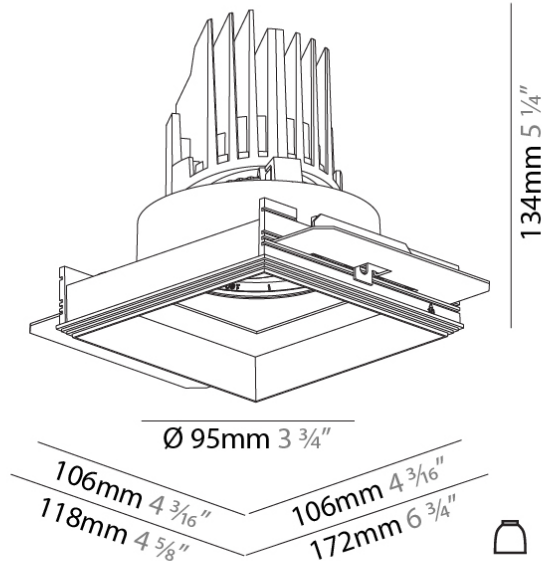

PHYSICAL

Shape: Square
Length (mm): 106
Length (in): 4 3/16
Width (mm): 106
Width (in): 4 3/16
Height (mm): 134
Height (in): 5 1/4
Ceiling Thickness (mm): 10 / 12.5 / 15 / 25
Ceiling Thickness (in): 3/8 or 1/2 or 9/16 or 1
Min. Recessing Depth (mm): 150
Min. Recessing Depth (in): 5 7/8
Light Distribution: Adjustable / Downlight
Weight (kg): 0.704
Weight (lbs): 1.55
Fixture Finish: SSR / BKV / CWI / CRY / HAB / LAG / UFT / ITA / RUA / RUR / MIC / FTG / MYG / TWT / LOD / PUS / FRO / FUP / KIA / POP / BLS / SPG / MEY / GOH / GUM / CHC / COM / ABZ / JAG / OBR / MOS / ROR
Fixture Material: Aluminum Die Cast

Cut-out Measurements: 120mm / 4 3/4" x 120mm / 4 3/4"
Upon Request: Unique Ceiling Thickness

ELECTRICAL

Lamp Type: LED (Zhaga Standard)
Input Wattage (W): 16.5
Total Output Wattage (W): 14.7
Dimming: Dali Dimming
Driver Included: No
Driver Location: Recessed Housing
Driver Type: Constant Current - 120Vac
Driver Class: Class 2
Housing: See Components
Input Voltage (V): 120
Constant Current (MA): 350

LED

Number of LEDs: 1
Max. Delivered Lumen (lm): 770
Nominal Lumen (lm): 1140
CRI: >90 CRI
Lamp Life (hrs): 50000
Upon Request: RGB-W Tunable White Special Color Temperature Special LED

OPTICAL

Reflector: 20 / 40 / 60
Adjustability: Rotational 355°; Tilt 30°
Upon Request: Special Beam Angles

RATINGS AND CERTIFICATIONS

382, F 416-247-9319, www.zaneen.com
Certified by Intertek for North American Standards
IP rating: IP20